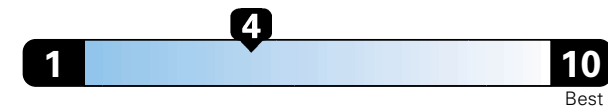

This vehicle emits 476 grams CO2 per mile. The best emits 0 grams per mile (tailpipe only). Producing and distributing fuel also creates emissions; learn more at fuel economy.gov.

Actual results will vary for many reasons, including driving conditions and how you drive and maintain your vehicle. The average new vehicle gets 27 MPG and cost $6,500 to fuel over 5 years. Cost estimates are based on 15,000 miles per year at $2.35 per gallon. MPGe is miles per gasoline gallon equivalent. Vehicle emissions are a significant cause of climate change and smog.

fuel economy.gov

Calculate personalized estimates and compare vehicles